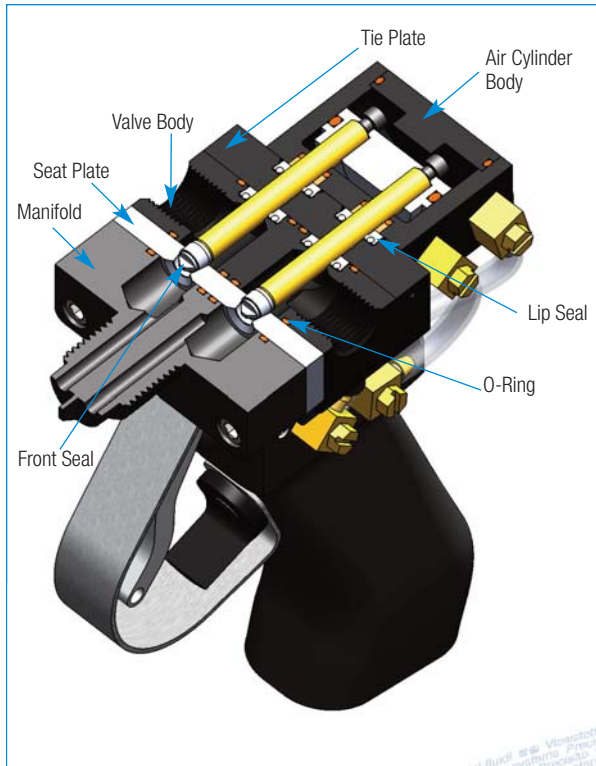

Meter Mix Valves

Series 400 Autovalve